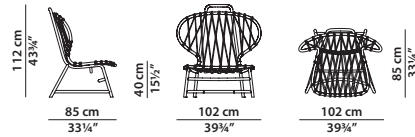

**Available in Cloister leather only.**

71 x 65 h71

Poltroncina. Little armchair.

102 x 85 h112

Poltrona. Armchair.

65 x 65

Cuscino in fibra acrilica 100% poliester  
con fodera in tessuto di cotone.  
100% acrylic fibre polyester cushion with  
cotton fabric lining.