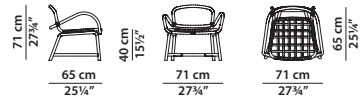

**Available in Cloister leather only.**

71 x 65 h71

Poltroncina. Little armchair.

102 x 85 h112

Poltrona. Armchair.

65 x 65

Cuscino in fibra acrilica 100% poliester  
con fodera in tessuto di cotone.  
100% acrylic fibre polyester cushion with  
cotton fabric lining.