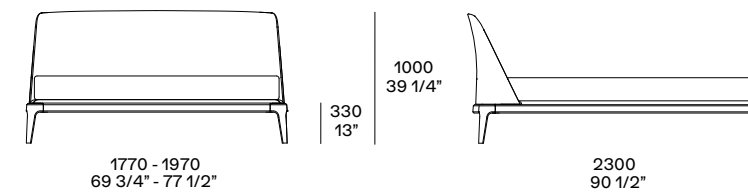

Base legno Wooden bed frame