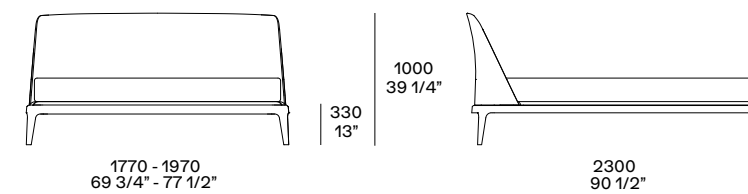

Base imbottita Padded bed frame