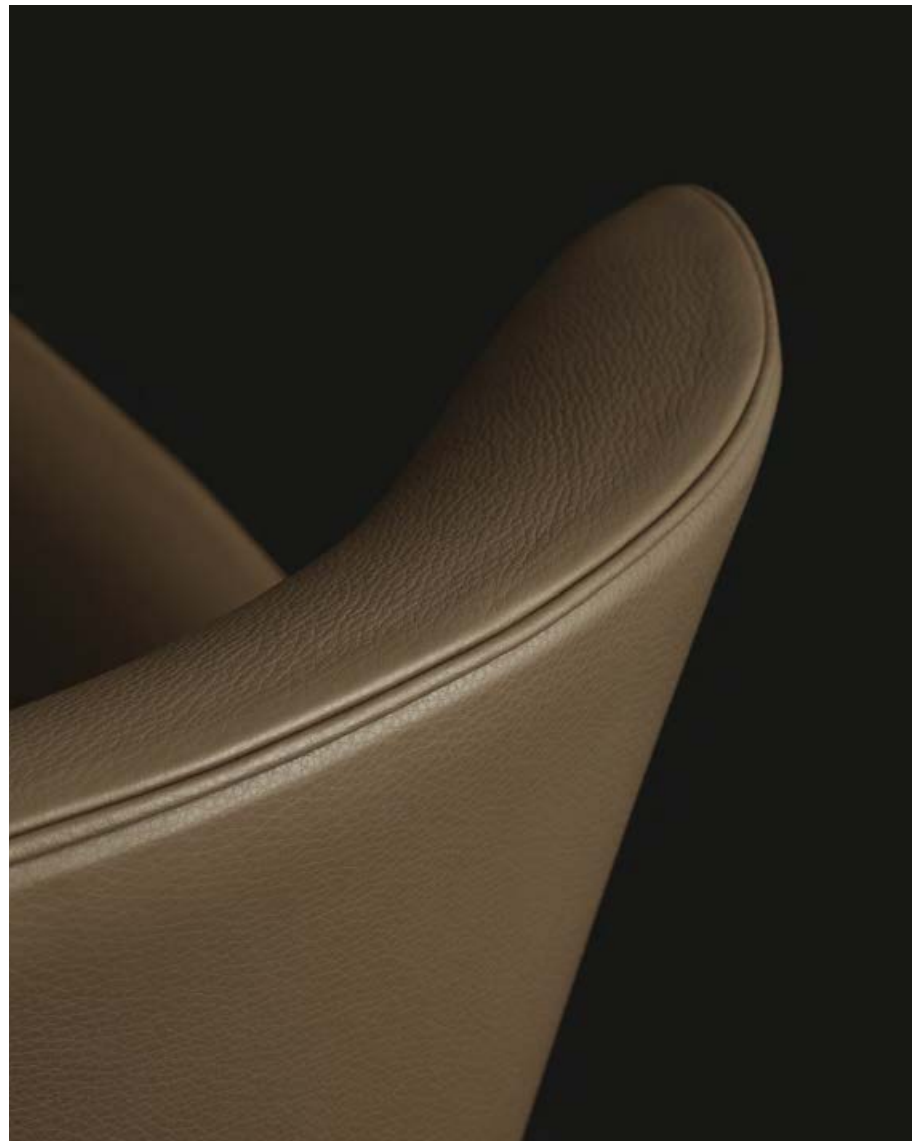

In questa pagina: poltrona Gentleman Relax e pouf Gentleman, rivestimento sfoderabile in pelle Soft 03 nocciola, basamento in brown nickel opaco.

This page: Gentleman Relax armchair and Gentleman pouf, cover in removable leather Soft 03 nocciola, mat brown nickel base.