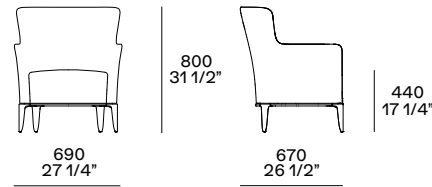

GENTLEMAN COLLECTION

Design Marcel Wanders, 2019

Gentleman Single

Scocca e seduta in poliuretano flessibile stampato con parti in poliuretano flessibile a quote differenziate. Prerivestimento in ovatta di poliestere. Basamento in alluminio verniciato champagne opaco, brown nickel opaco o lucido. Rivestimento sfoderabile in tessuto o pelle. Bordura gros-grain nei colori da campionario.