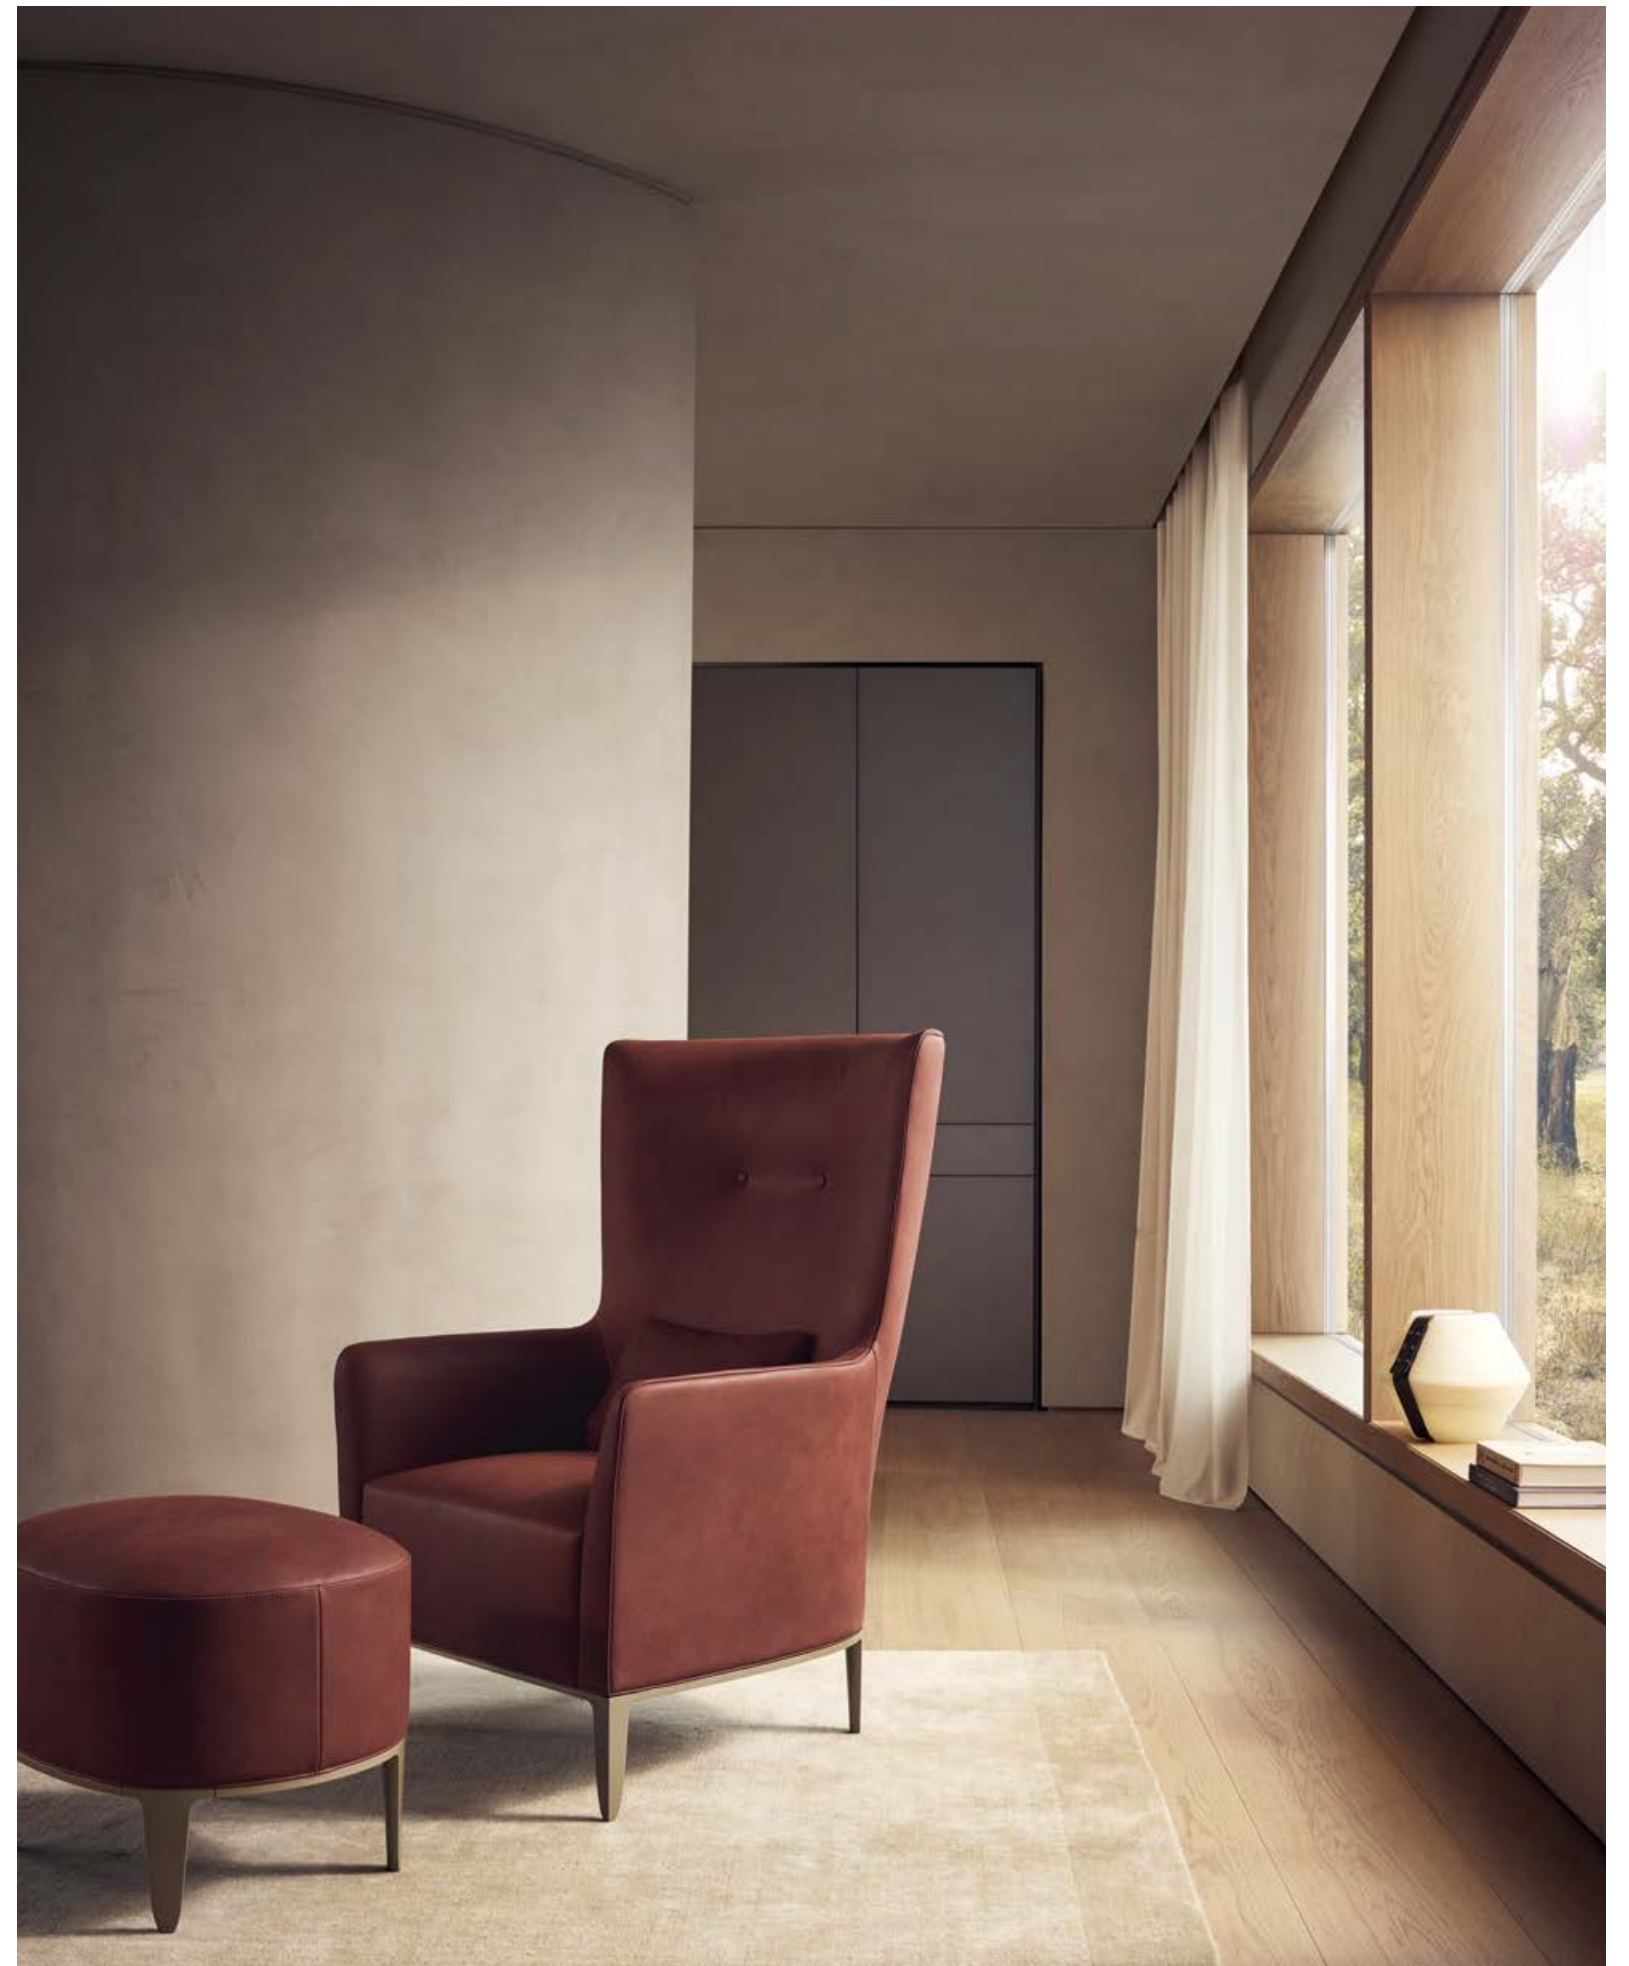

In questa pagina: poltrona Gentleman Reserved e pouf Gentleman in pelle sfoderabile Silk 10 terracotta, basamento in champagne opaco. Armadio Senzafine Cover in vetro acidato bronzo e profili in ardesia opaco. Tappeto Plain natural.

This page: Gentleman Reserved armchair and Gentleman pouf in removable leather Silk 10 terracotta, base in mat champagne. Wardrobe Senzafine Cover in etched glass bronzo and profiles in mat ardesia. Carpet Plain natural.