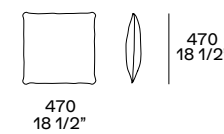

Gentleman's Friends

Scocca e seduta in poliuretano flessibile stampato con parti in poliuretano flessibile a quote differenziate. Prerivestimento in ovatta di poliestere. Basamento in alluminio verniciato champagne opaco, brown nickel opaco o lucido. Rivestimento sfoderabile in tessuto o pelle. Bordura gros-grain nei colori da campionario.

Body and seat in flexible moulded polyurethane with parts in differentiated-density flexible polyurethane. Pre-cover in polyester wadding. Base in painted aluminium mat champagne, mat or glossy brown nickel. Removable cover in fabric or leather. Grosgrain border in the sample colours.