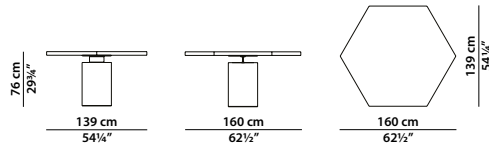

Wooden crate equipped with two sensors to check for any damage occurred during transport. (Refer to "Important information").

160 x 139 h76 | Travertino
Tavolo. Table.

240 x 100 h76 | Travertino
Tavolo. Table.

280 x 100 h76 | Travertino
Tavolo. Table.