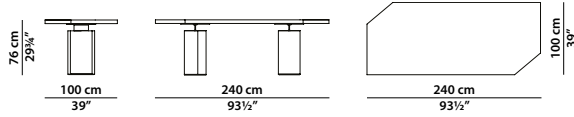

Wooden crate equipped with two sensors to check for any damage occurred during transport. (Refer to "Important information").

160 x 139 h76 | Travertino
Tavolo. Table.

240 x 100 h76 | Travertino
Tavolo. Table.

280 x 100 h76 | Travertino
Tavolo. Table.