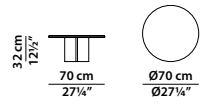

Wooden crate equipped with two sensors to check for any damage during transport. (Refer to "Important Notes").

Ø45 h40

Tavolino. Small table.

Ø70 h32

Tavolino. Small table.

Ø90 h25

Tavolino. Small table.