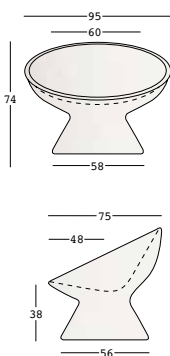

8455
● U1

30116
● sabbia/
sandy] [☀️

30117
● bianco perla/
pearl white] [☀️

30118
● rosa/
pink] [☀️

30119
● bianco/
white] [☀️

30120
● beige/
beige] [☀️

30121
● azzurro/
light blue] [☀️

GROSS WEIGHT:
kg 20,4

DETAILS:

**Necessita di 1 Kit Luce/
Needs 1 Light Kit**

ACCESSORIES:

A4668
Kit fissaggio a terra
Plust set 2/Ground
fixing kit Plust set 2

KIT LUCE/LIGHT KIT

A4182 kit luce LED per esterni/outdoor LED light kit

A4688 kit luce LED naturale per esterni
outdoor natural LED light kit

A4722 kit luce LED RGB per esterni con telecomando
outdoor RGB LED light kit w/remote control

A4724 kit luce LED RGB per esterni
Outdoor RGB LED light kit

A4307 kit luce LED RGB per interni/esterni con telec.
Indoor/outdoor RGB LED light kit w/remote control

A4447 kit luce LED RGB per interni/esterni senza
trasformatore con telec./Indoor/outdoor RGB LED
light kit without transformer w/remote control

A4744 kit LED RGB a batteria per interni/esterni bluetooth
bluetooth RGB LED light kit with battery indoor/outdoor