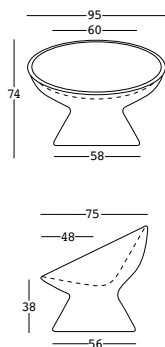

fade relax armchair

design Marco Gregori

STRUTTURA/STRUCTURE

PE - Polietilene/Polyethylene
colore base/basic colour

CUSCINO ESTERNO COPERTO/
CUSHION COVERED OUTDOOR
tessuto/fabric

CUSCINO OUTDOOR/
CUSHION OUTDOOR
tessuto/fabric

bianco/
white

30120

beige/
beige

30121

azzurro/
light blue

GROSS WEIGHT:

kg 20,2

ACCESSORIES: