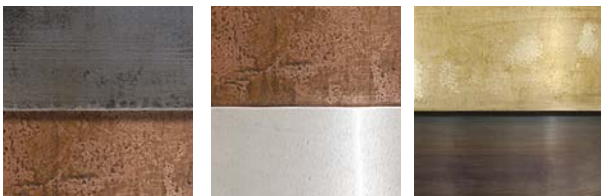

# LOREN

Draga & Aurel

Ferro/Rame  
Iron/Copper

Rame/Acciaio  
Copper/Steel

Ottone/Ottone  
Brass/Brass

Struttura in MDF tinto nero. **Disponibili in tre finiture: parte superiore in ferro anticato con base in rame anticato opaco, in rame anticato opaco con base in acciaio cromato lucido, in ottone anticato con base in ottone brunito.** Finitura a cera.

Black-stained MDF frame. **Available in three different finishings: top section in antiqued iron with matte antiqued copper base, in matte antiqued copper with glossy chromed steel base, in antiqued brass with burnished brass base.** Wax finishing.