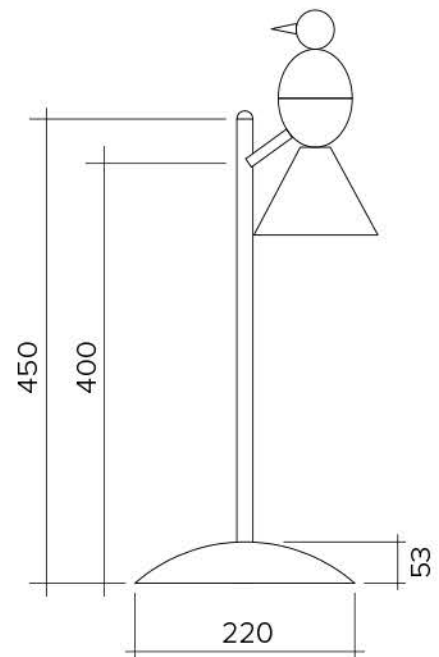

ALOUETTE 004

Desk light - Straight

Materials and colour options:
Powder coated metal

Product number:

004OL-D01-ME01	Black structure; white reflector
004OL-D01-ME02	White structure; white reflector
004OL-D01-ME03	Colour structure; white reflector
004OL-D01-ME04	Black structure; brass reflector
004OL-D01-ME05	White structure; brass reflector
004OL-D01-ME06	Colour structure; brass reflector

Bulb specification:

G9 max 25W Halogen or LED equivalent

230V IP20

Standard size cable 1.5 m

Sizes in mm

For additional colour options please contact Areti

Please note:

Mirrored bulbs reflect a lot of heat back to the lamp holder. Depending on the space around the lamp holder, the heat might build up above the recommended temperature, especially if the heat is trapped when moving upwards. For this reason, the max. wattage indicated does not apply to mirrored bulbs, but to non mirrored bulbs only. If mirrored bulbs are desired, only those with a low wattage (such as LEDs) should be used. The max. wattage for mirrored bulbs is 5 watt LED (equivalent of 40 watt traditional bulb).